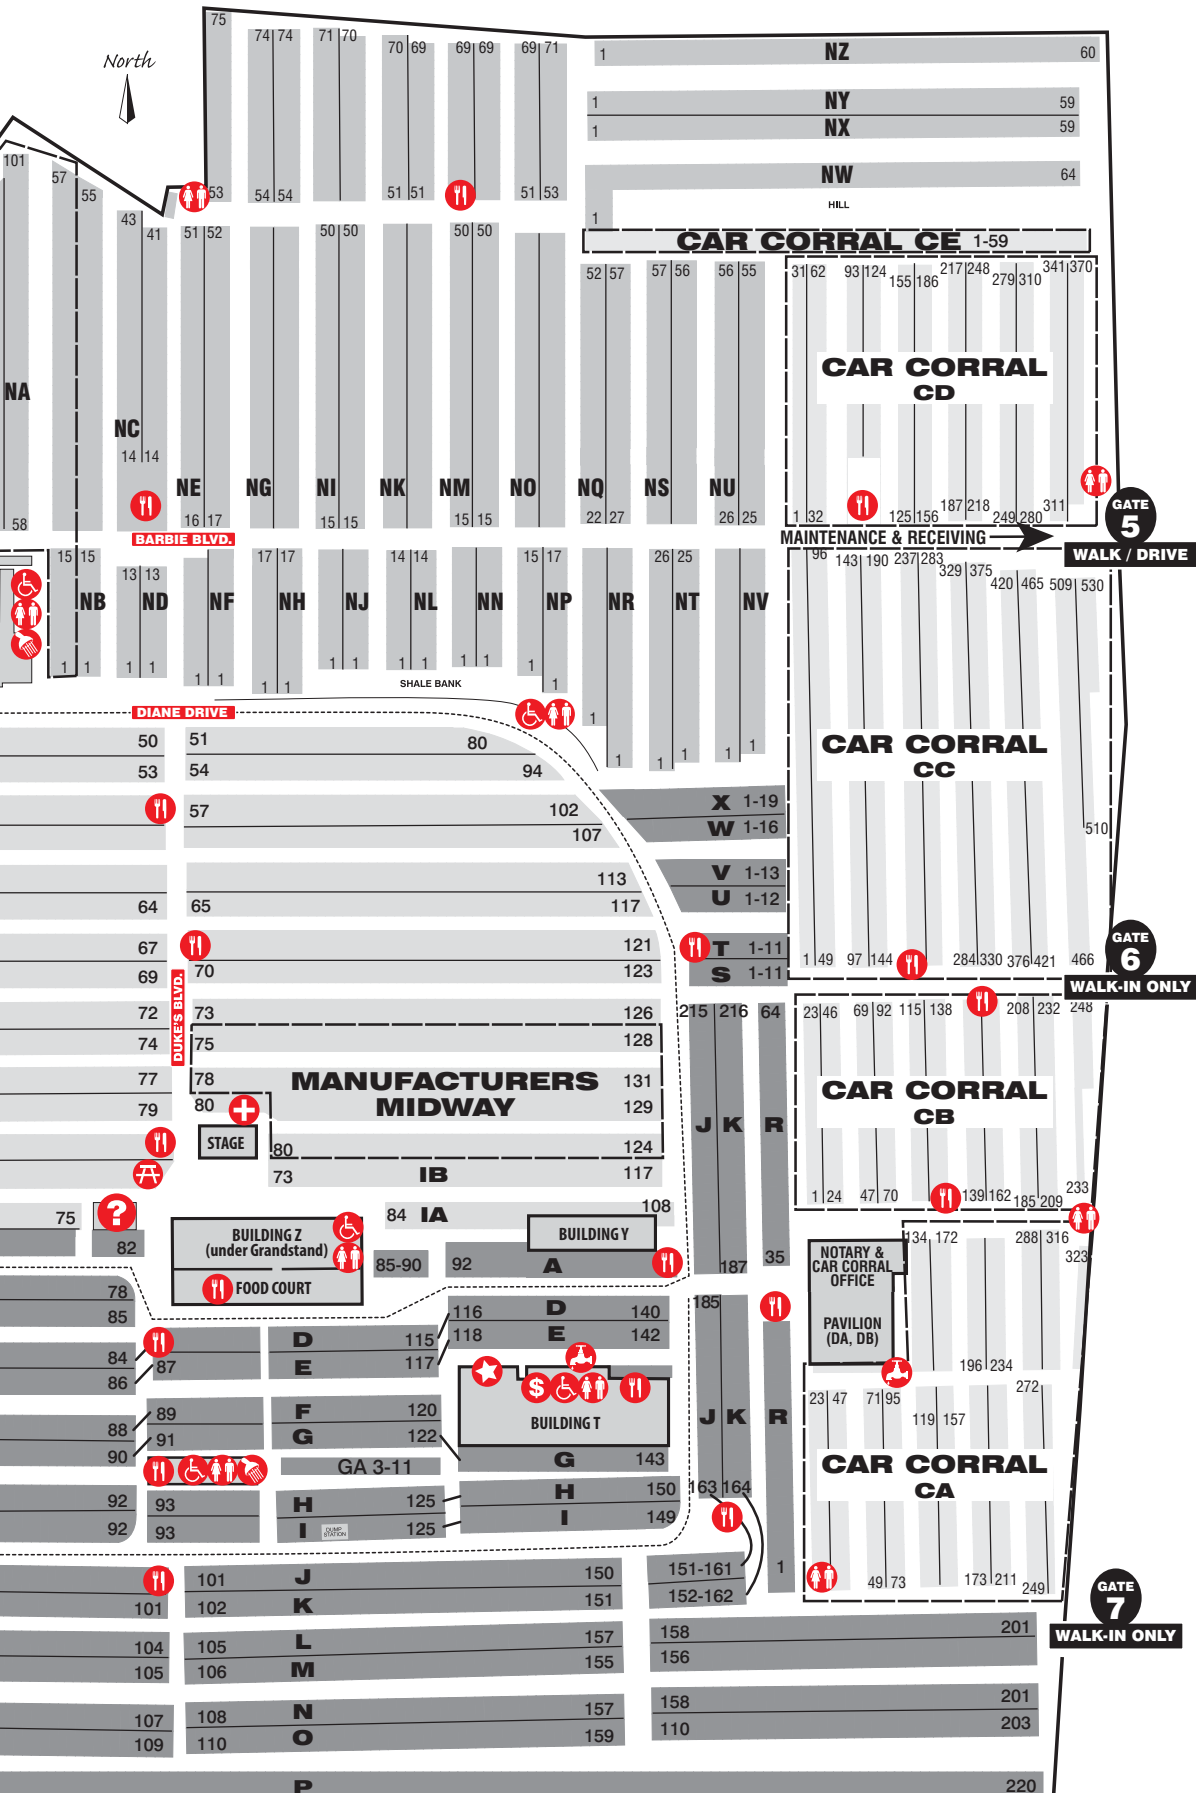

1	NZ	60
1	NY	59
1	NX	59
NW		64
HILL		

CAR CORRAL CE 1-59																				
52	57	57	56	56	55	31	62	93	124	155	186	217	248	279	310	341	370			
CAR CORRAL CD										1	32	125	156	187	218	249	280	311		

MAINTENANCE & RECEIVING → WALK / DRIVE

96	143	190	237	283	329	375	420	465	509	530
CAR CORRAL CC										510
CAR CORRAL CB										510
1	49	97	144	284	330	376	421	466		
CAR CORRAL CA										510

GATE 5

GATE 6

GATE 7

BARBIE BLVD.

DIANE DRIVE

DUKES BLVD.

MANUFACTURERS MIDWAY

BUILDING Z (under Grandstand)

FOOD COURT

BUILDING Y

A

D 140

E 142

BUILDING T

G 143

H 150

I 149

D 115

E 117

F 120

G 122

H 125

I 125

J 150

K 151

L 157

M 155

N 157

O 159

P 220

101

102

104

105

107

109

101

102

104

105

107

109

101

102

104

105

107

109

151-161

152-162

158

156

158

110

201

201

203

220

82

78

85

84

86

89

88

90

92

92

101

101

104

105

107

109

80

73

82

78

85

84

86

89

88

90

92

92

101

101

104

105

107

109

84

85-90

92

116

118

115

117

120

122

125

125

150

151

157

155

157

159

159

159

159

159

159

159

84

85-90

92

116

118

115

117

120

122

125

125

150

151

157

155

157

159

159

159

159

159

159

159

84

85-90

92

116

118

115

117

120

122

125

125

150

151

157

155

157

159

159

159

159

159

159

159

84

85-90

92

116

118

115

117

120

122

125

125

150

151

157

155

157

159

159

159

159

159

159

159

84

85-90

92

116

118

115

117

120

122

125

125

150

151

157

155

157

159

159

159

159

159

159

159

84

85-90

92

116

118

115

117

120

122

125

125

150

151

157

155

157

159

159

159

159

159

159

159

84

85-90

92

116

118

115

117

120

122

125

125

150

151

157

155

157

159

159

159

159

159

159

159

84

85-90

92

116

118

115

117

120

122

125

125

150

151

157

155

157

159

159

159

159

159

159

159

84

85-90

92

116